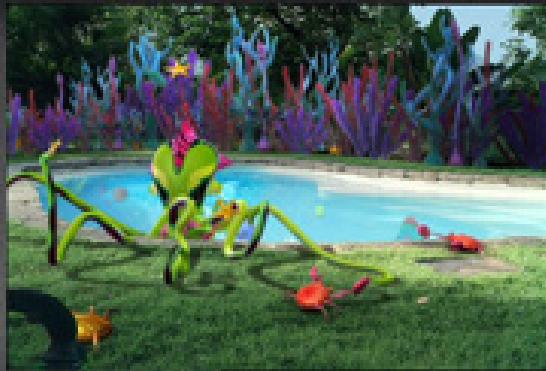

*Honda Presses*

*Color Correction  
3d compositing*

*Ype Floresta*

*Color Correction  
keying, 3d compositing*

*Chevrolet Fabrica de  
Sonhos*

*Set extension  
Bg integration*

*Mitsubishi Dakar*

*Color Correction  
3d compositing*

*Cultura Inglesa*

*Matte extraction  
3d compositing  
Color Correction  
Dust integration, and  
clean some wall pieces  
in front of girl's head.*

*Mastercard Boxe*

*People in background,  
smoke and Color Cor-  
rection*

*Telefonica Pool*

*3d compositing  
Color correction  
Water splashes*

*COB*

*Color Correction  
Scene made with only  
4 plates of people*

*Chevrolet Camaro*

*Camera tracking and city  
compositing*

*Mitsubishi Dakar*