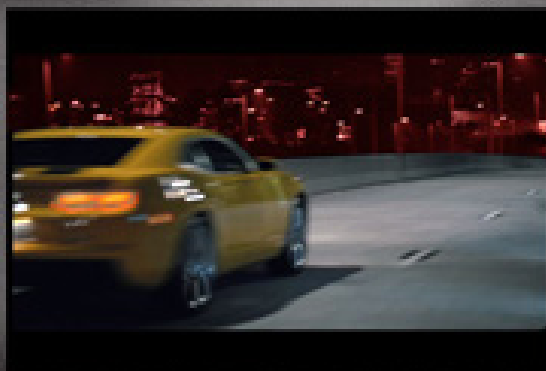

*Telefonica Pool*

*3d compositing  
Color correction  
Water splashes*

*COB*

*Color Correction  
Scene made with only  
4 plates of people*

*Chevrolet Camaro*

*Camera tracking and city  
compositing*

*Mitsubishi Dakar*

*3d Compositing  
Color Correction*

*Chevrolet Camaro*

*Camera tracking and city  
compositing*

*Honda Prelude*

*Camera tracking and  
compositing*

*Telefonica Sonora*

*3d compositing  
Color Correction  
Camera track*